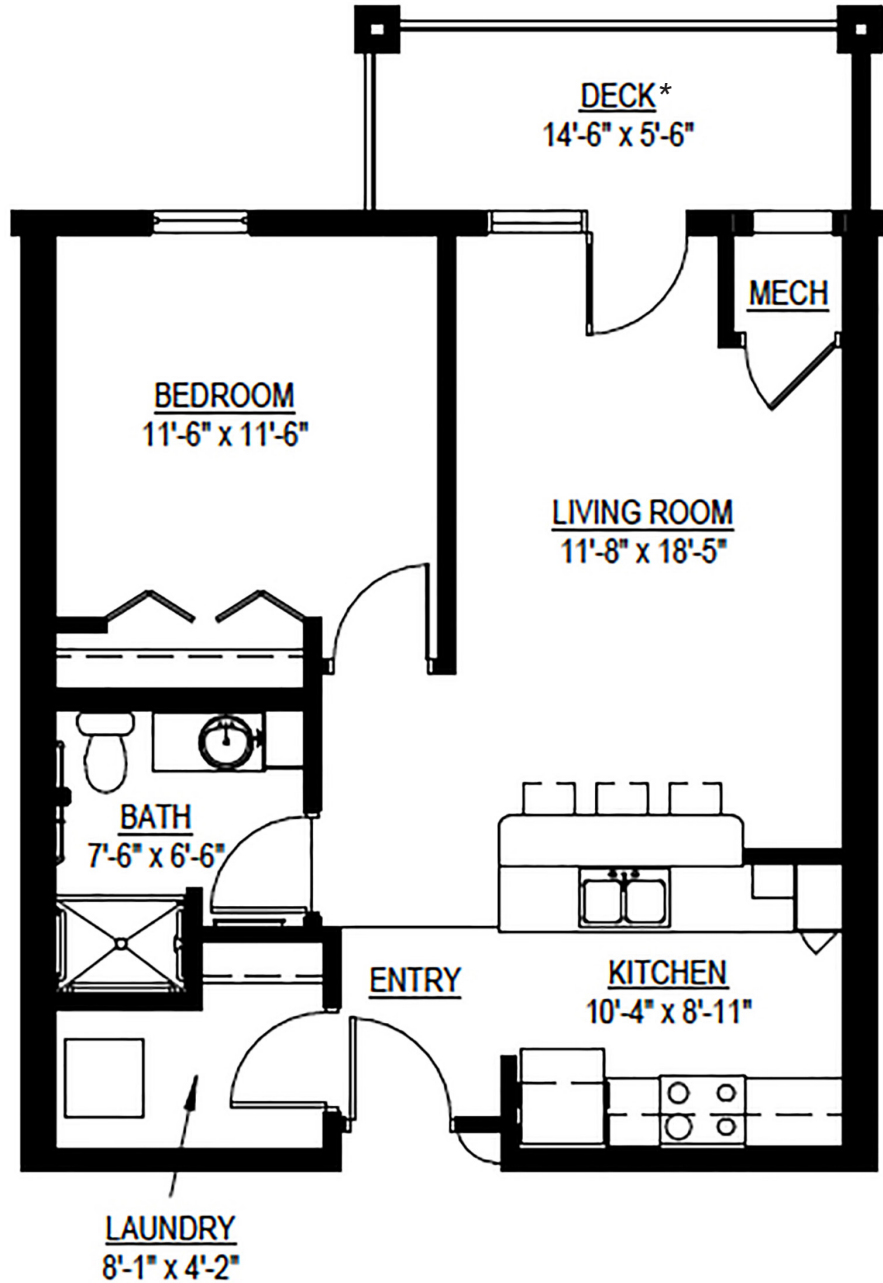

**THE LAKES  
SENIOR & ASSISTED LIVING**

**BIRCH\***

One Bedroom, 694 sq. ft

*\*Not all birch layouts have a deck. Please confirm with housing advisor for the exact layout.*